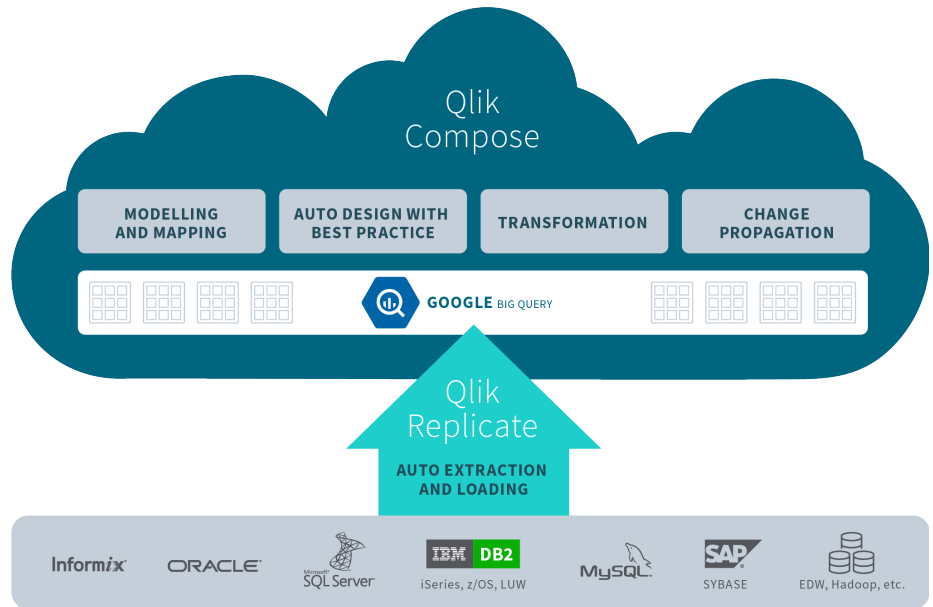

# Qlik Replicate

Our Qlik Replicate® solution, formerly Attunity Replicate, is the foundation for modern, efficient data movement to the Google Cloud Platform. It transfers your data continuously, at high speed, from source(s) to target. With our agentless configuration, you can easily set up, control, and monitor bulk loads and real-time updates through Qlik change data capture (CDC) technology.

### SAP Analytics

Liberate and move SAP data for your real-time analytics projects.

# Qlik Compose

Our Qlik Compose® solution, formerly Attunity Compose, automates the design, implementation, and updates of your data warehouses and data marts. It minimizes the traditionally manual and error-prone processes of modelling and deploying data models in Google BigQuery by automating data modeling, ETL code generation, and workflow. Using Qlik Compose, your data architects and project managers can accelerate cloud analytics projects, optimize data warehouse processes, and reduce the time it takes to produce analytics-ready data.