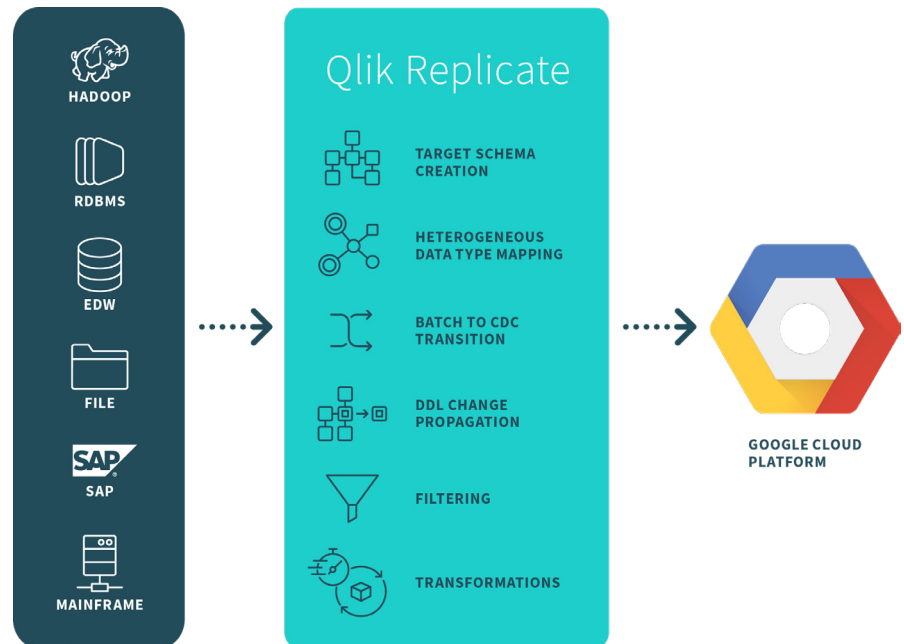

## INTRODUCTION

---

Qlik data integration solutions, formerly Attunity solutions, speed data replication, ingestion, and streaming across all major database, data warehouse, data lake, and legacy platforms – on premises and in the cloud. Trusted by hundreds of enterprises worldwide, our solutions empower you to easily, securely, and efficiently get more value from your Google Cloud Platform investment.

# Qlik Replicate

Our Qlik Replicate® solution, formerly Attunity Replicate, is the foundation for modern, efficient data movement to the Google Cloud Platform. It transfers your data continuously, at high speed, from source(s) to target. With our agentless configuration, you can easily set up, control, and monitor bulk loads and real-time updates through Qlik change data capture (CDC) technology.

# Qlik Compose

Our Qlik Compose® solution, formerly Attunity Compose, automates the design, implementation, and updates of your data warehouses and data marts. It minimizes the traditionally manual and error-prone processes of modelling and deploying data models in Google BigQuery by automating data modeling, ETL code generation, and workflow. Using Qlik Compose, your data architects and project managers can accelerate cloud analytics projects, optimize data warehouse processes, and reduce the time it takes to produce analytics-ready data.